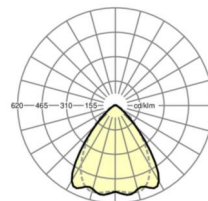

CHARACTERISTICS

Order number	19531027430
EAN number	4020863444168
Commodity code	94051190
Certification mark	IP 20, Protection class I, F, HACCP DIN10500/Food/IFS-application-related suitability/BRC, Indoor, CE
Impact resistance (IK rating)	IK03 (5°C bis 25°C)
Ambient temperatur	ta 5°C to 25°C
Warranty period	5 years
State funding programs	BEG - Federal funding for efficient buildings (valid only for Germany)

ELECTRICAL ENGINEERING

Controller	Electronic driver 3h emergency lighting (1 pcs.)
System output	129W
Mains voltage	230V/50Hz
Circuit breakers (inrush current)	7 pieces/B10, 12 pieces/B16, 12 pieces/C10, 20 pieces/C16
Energy efficiency class/light source	C

LIGHTING TECHNOLOGY

Placement	LED, Colour rendering/Light colour CRI ≥ 80 / 4000K
Colour tolerance (MacAdam)	3SDCM
Nominal luminous flux	22395lm
Nominal luminous flux-emergency lighting mode	939lm
LED service life	70000h L80/B10 (Tq 25°C)
Luminaire luminous efficiency	174lm/W
Beam angle	80° (C0) / 75° (C90)
UGR lat./long.	22.5 / 23.3

MECHANICS

Housing colour	traffic white RAL 9016
Dimensions (LxWxH/DxH)	2299mm x 55mm x 37mm
Weight (net)	2.45kg
Type of installation	Mounting rail system installation, Light structure

Dimensions

L	2299 mm	Length
B	55 mm	Width
H	37 mm	Height

DEEP-LINK

<https://www.regiolux.de/en/article/19531027430>

Reference	LED 22000lm 840
ηLB	100 %
Φ ↓/↑	98 % / 2 %
UGR lat./long.	22.5 / 23.3